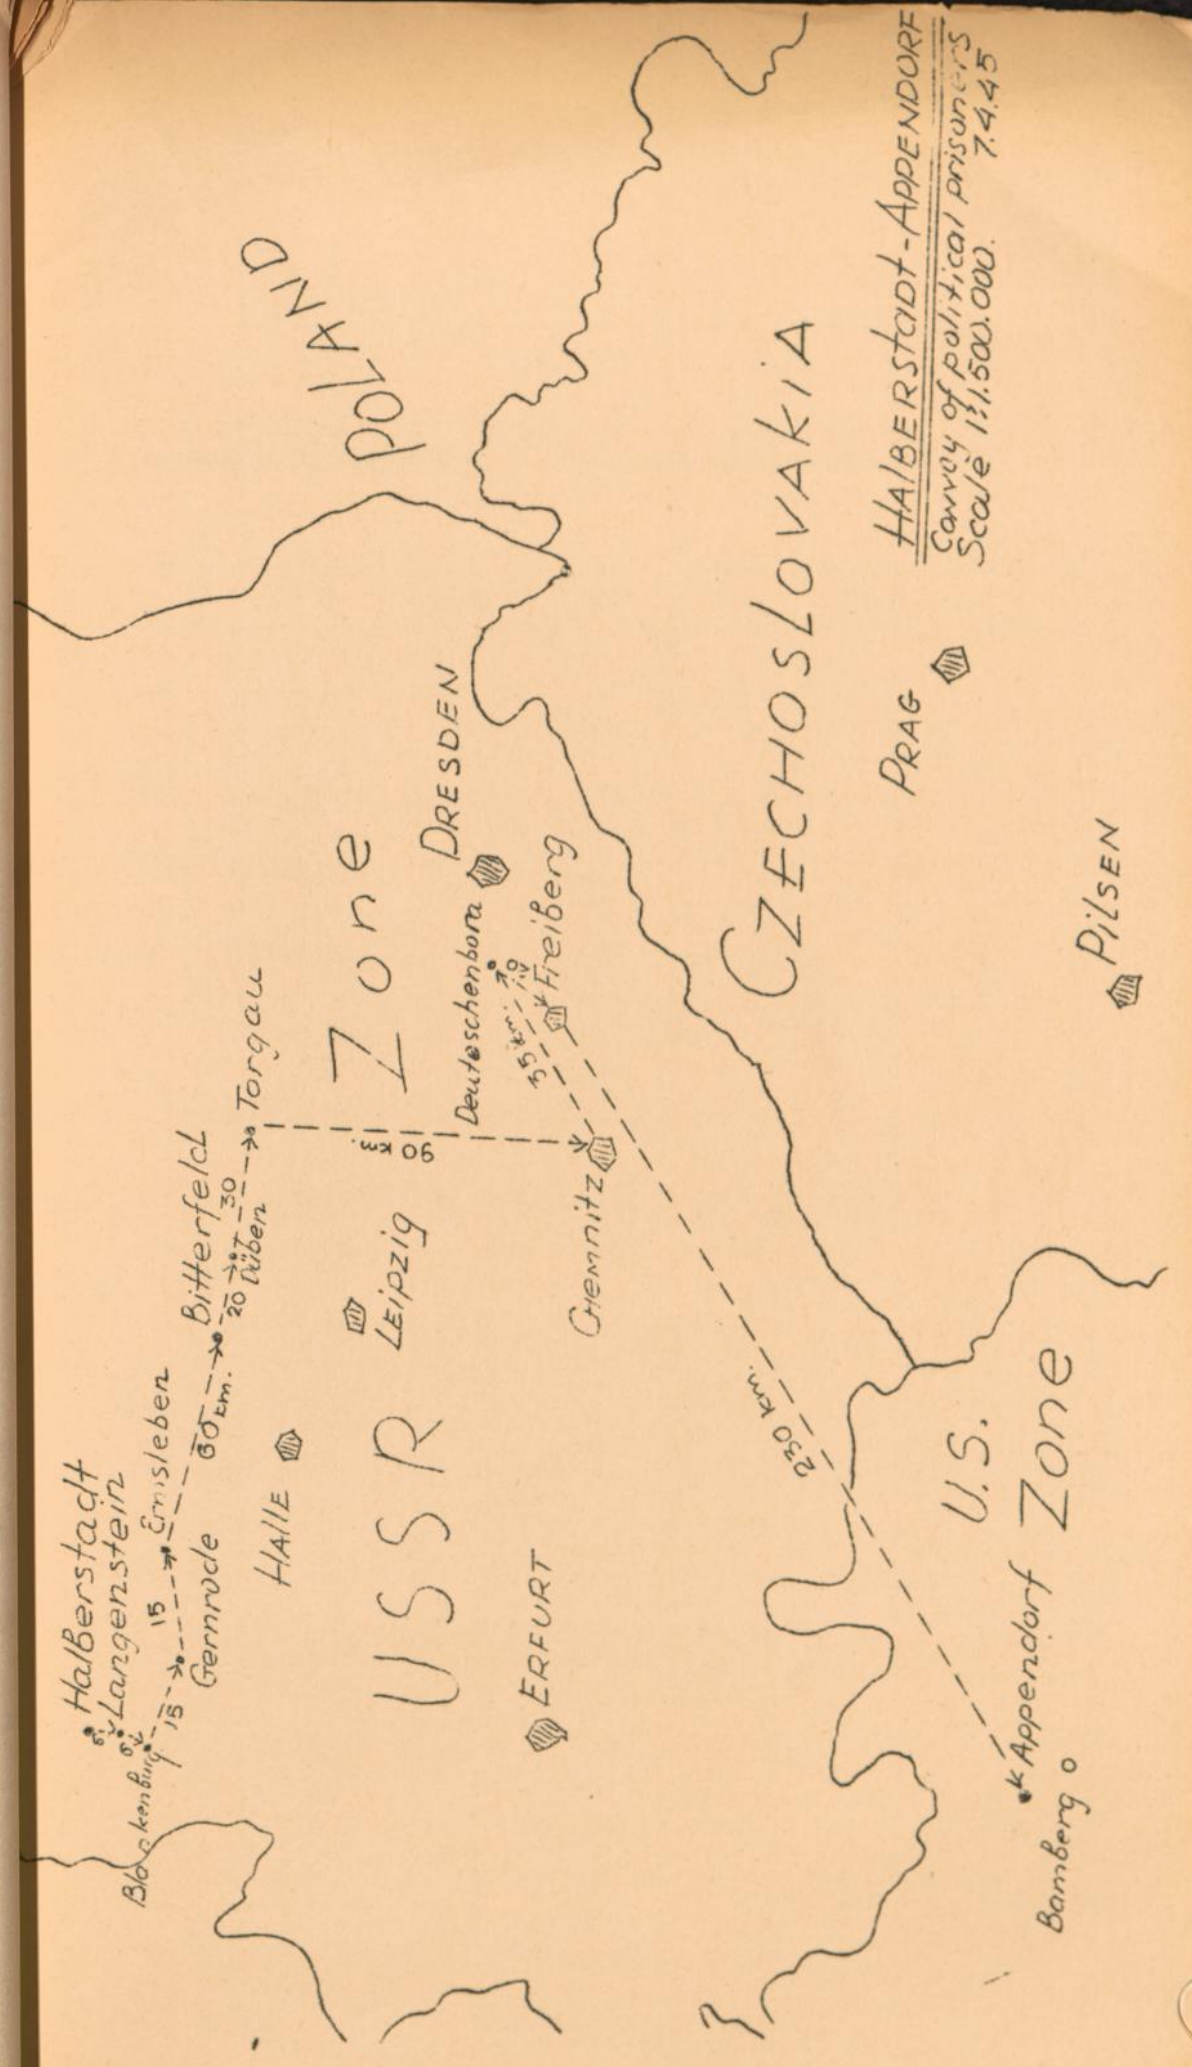

HALBERSTADT - APPENDORF

527 km.

Convoy of political prisoners, who were moved from Halberstadt to Appendorf in April 1945. Date of arrival and means of transportation unknown.

Place.	Map.Ref.	Zone.	Km.	Date.	Remarks.
HALBERSTADT	M 52/D 27	USSR		7.4.45.	Executions all along the way
			6		
LANGENSTEIN	M 52/D 26	"	6		
BLANKENBURG	M 52/D 25	"	15		
GERNRODE	M 52/D 35	"	15		
ERMSLIEBEN	M 52/D 55	"	60		
BITTERFELD	M 52/E 14	"	20		
DÜBEN	N 52/E 34	"	30		
TORGAU	N 52/E 64	"	90		
CHEMNITZ	N 51/K 66	"	35		
DEUTSCHENBORA	N 52/K 98	"	20		
FREIBERG	N 51/K 97	"			
	M 51/K 20	"	230		
APPENDORF	M 50/O 15	US			

527 km.

STATE OF CALIFORNIA

1900

County of ...

...

...

...

...

HALBERSTADT-APPENDORF
 Convoy of political prisoners
 Scale 1:1,500,000. 7.4.45

Pilsen

PRAG

CZECHOSLOVAKIA

Zone

USSR

U.S.

POTATO