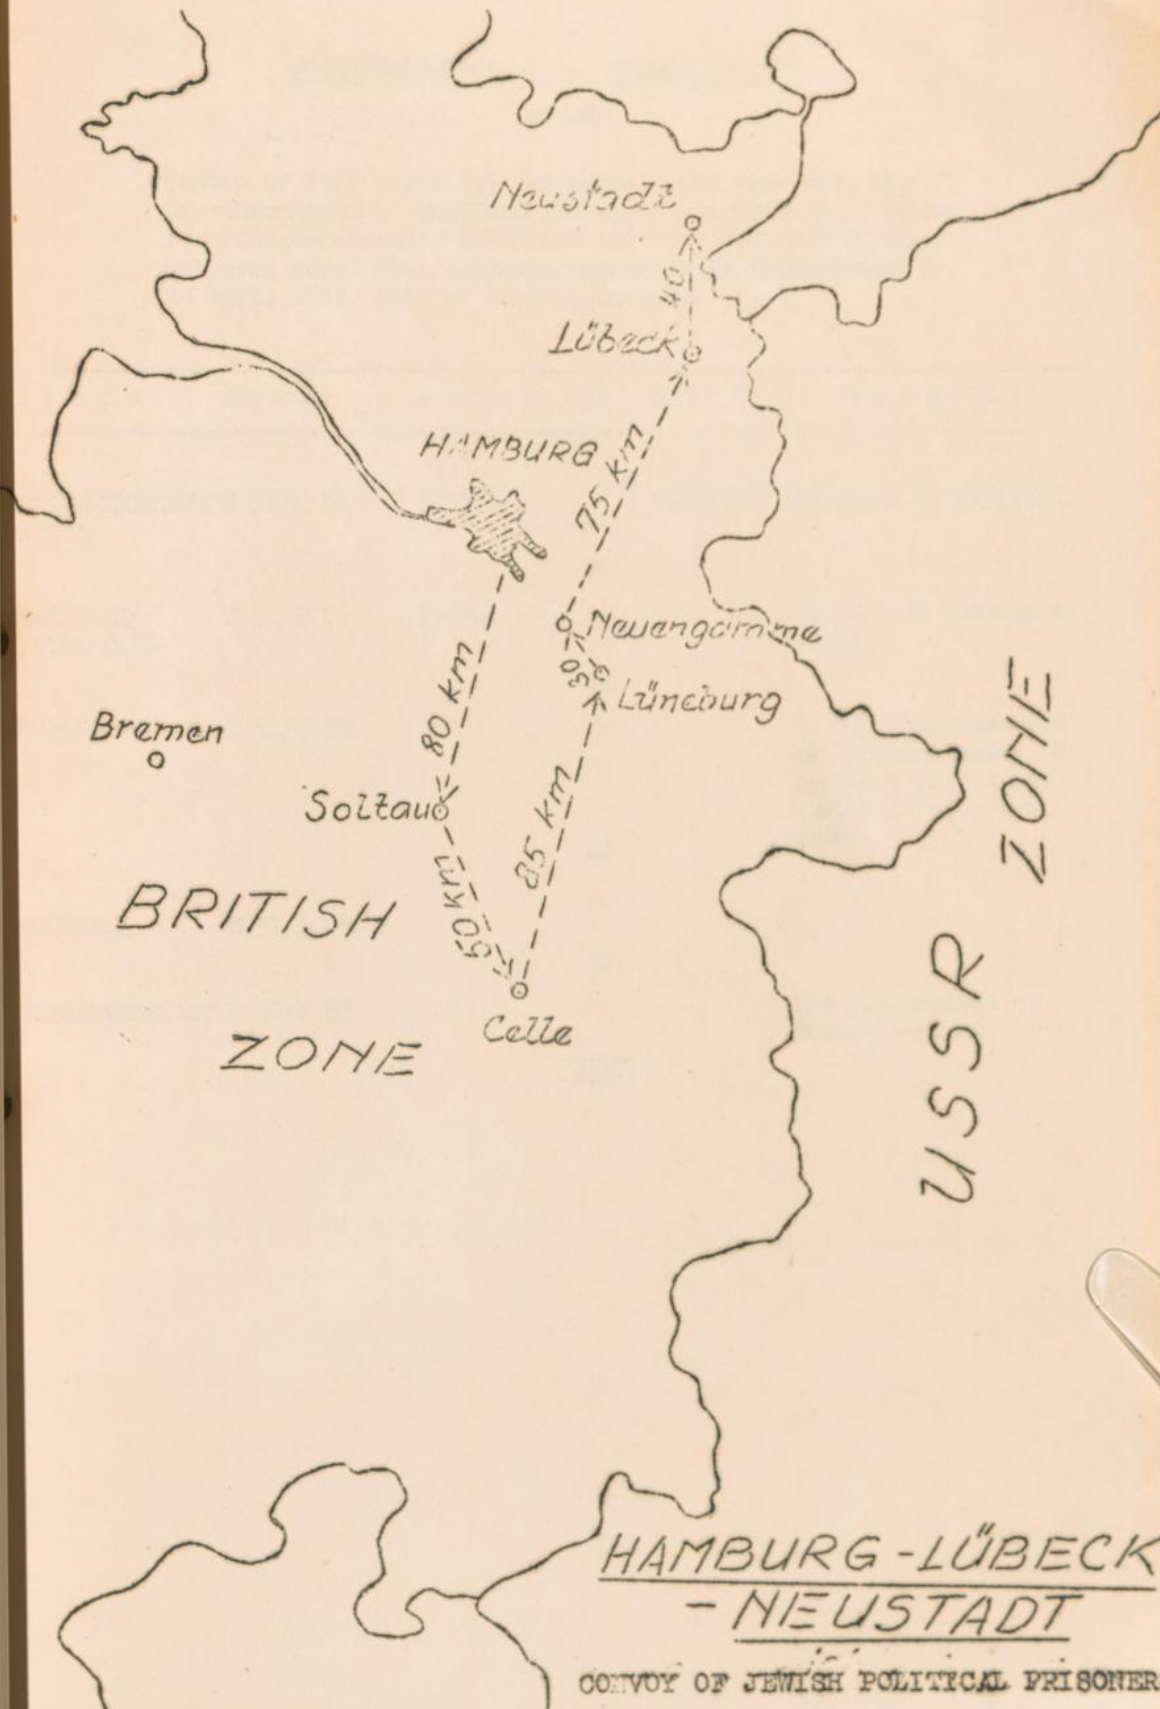

HAMBURG - NEUSTADT

360 km.

Convoy of 2500 Jewish political prisoners, who were moved from Hamburg to Neustadt in February 1945. Dates and means of transportation unknown.

Place.	Map.Ref.	Zone.	Km.	Date.	Remarks.
HAMBURG	L 54/S 55	Brit.			
			80		
SOLTAN	L 53/X 49	"			
			50		
CELLE	L 53/X 55	"			
			85		
LÜNEBURG	M 54/S 81	"			
			30		
NEUENGAMME	L 54/S 64	"			
			75		
LÜBEK	M 54/S 98	"			
			40		
NEUSTADT (by Lübeck)	L 54/N 92	"			
			<u>360 km.</u>		

BRITISH
ZONE

USSR
ZONE

HAMBURG - LÜBECK
- NEUSTADT

CONVOY OF JEWISH POLITICAL PRISONERS
(February 45)
Not to scale.