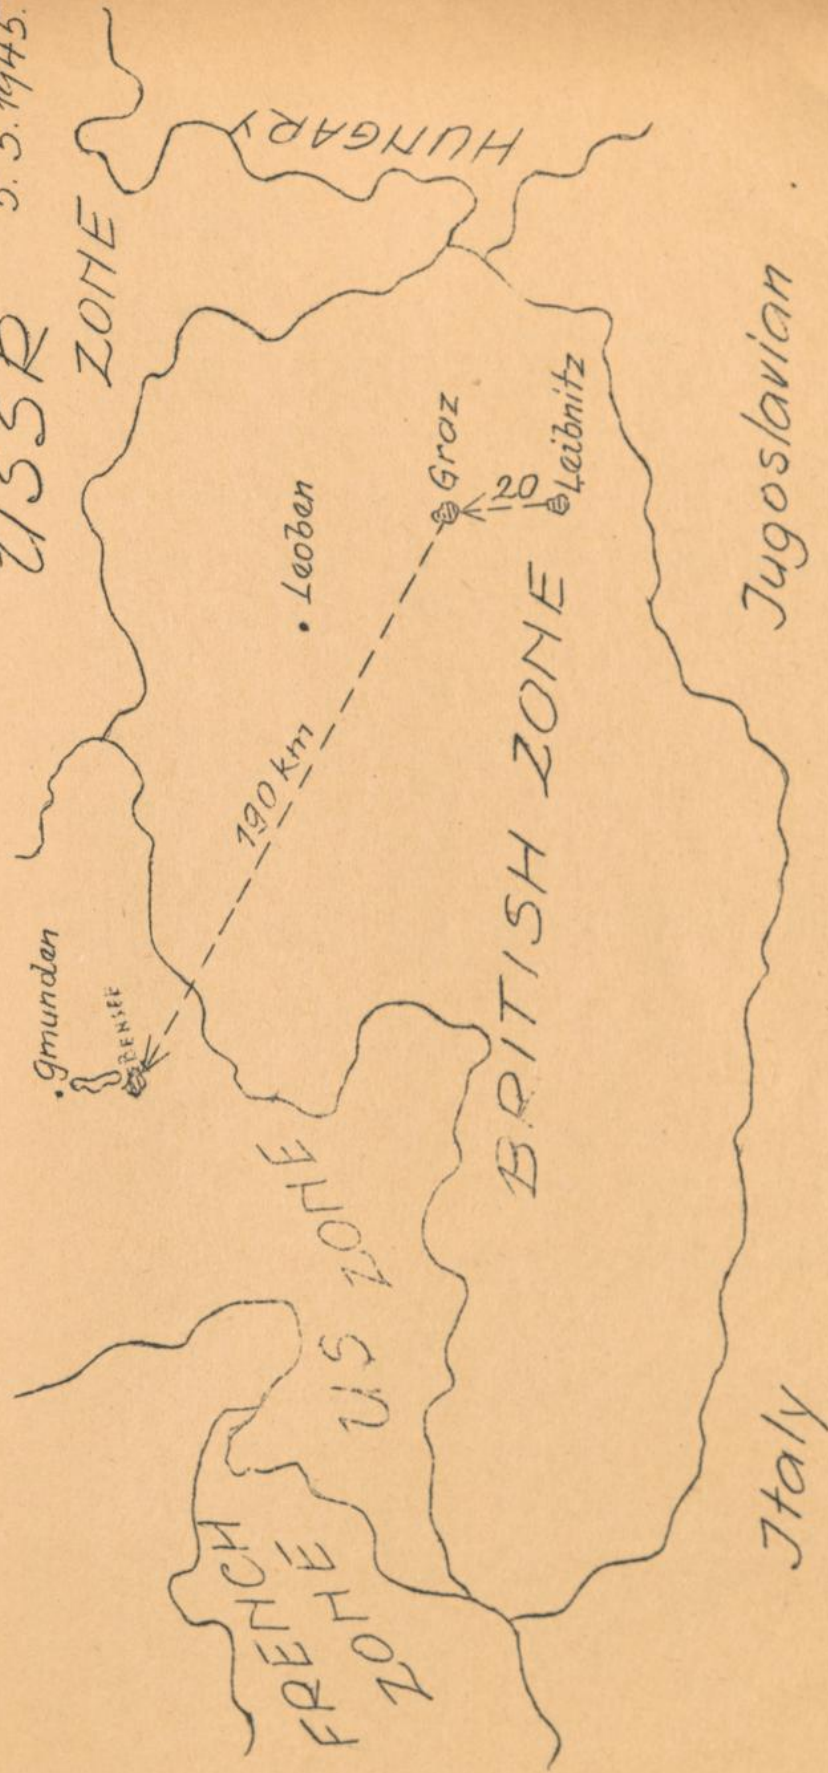

LEIBNITZ - EBENSEE

210 km.

Convoy of political prisoners who were moved from
Leibnitz to Ebensee in April 1945. Date of arrival
and means of transportatiⁿ unknown.

Place.	Map.Ref.	Zone.	Km.	Date.	Remarks.
LEIBNITZ	Y 2/Z 10	Brit. Austria		3.4.45.	
			20		
GRATZ	O 48/B 85	Brit. Austria			
			190		
EBENSEE	N 48/V 53	US, Austria			Liberated by the American on 5.5.45.
			----- 210 km.		

Wm. A. Rorer

Approved by the
Commissioner of the General Land Office

25

LEIBNITZ-EBENSEE

Convoy of political prisoners.

USSR 5. 5. 1945.

Not to scale

1898

1898

1898

1898

1898

1898