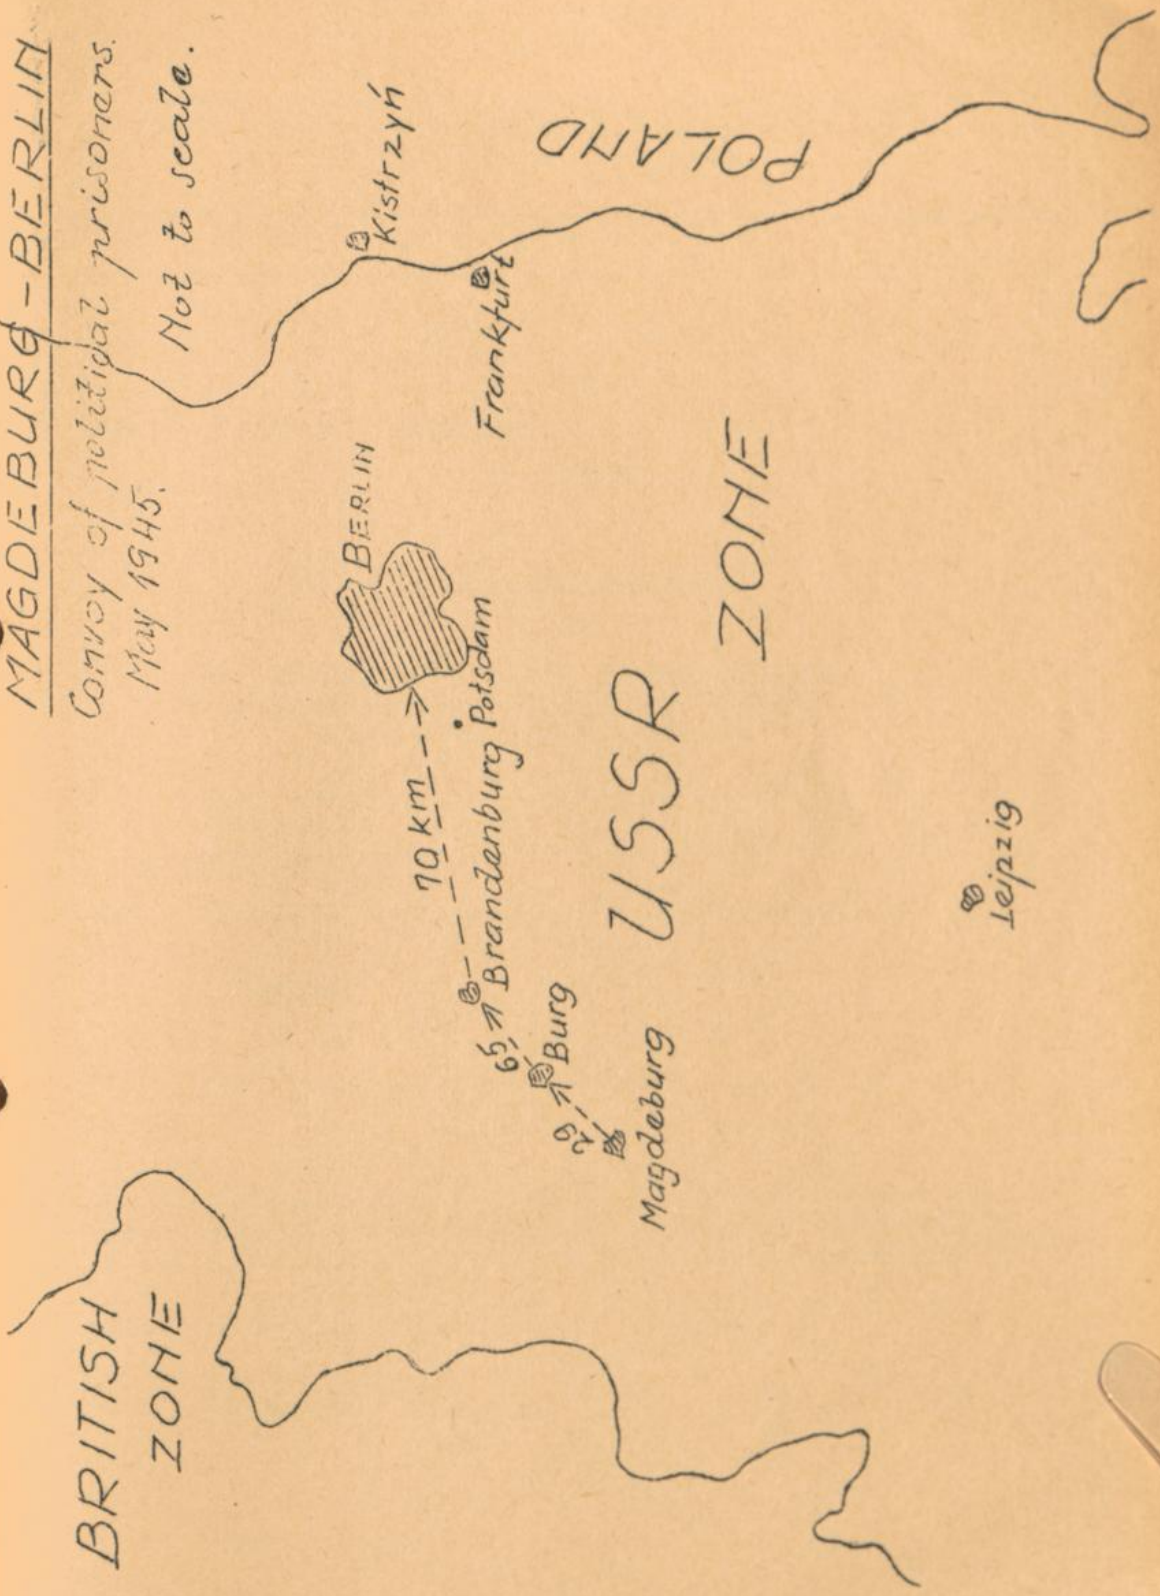

MAGDEBURG - BERLIN

164 km.

Convoy of political prisoners, who were moved from Magdeburg to towards Berlin in May 1945.

Place.	Map.Ref.	Zone.	Km.	Date.	Remarks.
MAGDEBURG	M 53/Y 60	USSR		8.5.45	To Brandenburg by train
			29		
BURG	M 53/Y 81	"			
			65		
BRANDENBURG	N 53/Z 23	"			From Brandenburg on foot following the main road Magdeburg-Berlin
			70		
BERLIN	N 53/Z 75	"			
			----- 164 km.		

BRITISH
ZONE

MAGDEBURG - BERTLIN

184 No.

Convey of political prisoners, who were moved from Magdeburg to towards Berlin in May 1933.

No.	Magdeburg	Berlin	Remarks
1	10	10	From Magdeburg on foot following the main road Magdeburg-Berlin
2	10	10	
3	10	10	
4	10	10	
5	10	10	

MAGDEBURG - BERLIN

Convoy of political prisoners.
May 1945.

Not to scale.

BOYARD

Leipzig

Xi'an

1000

SOHE