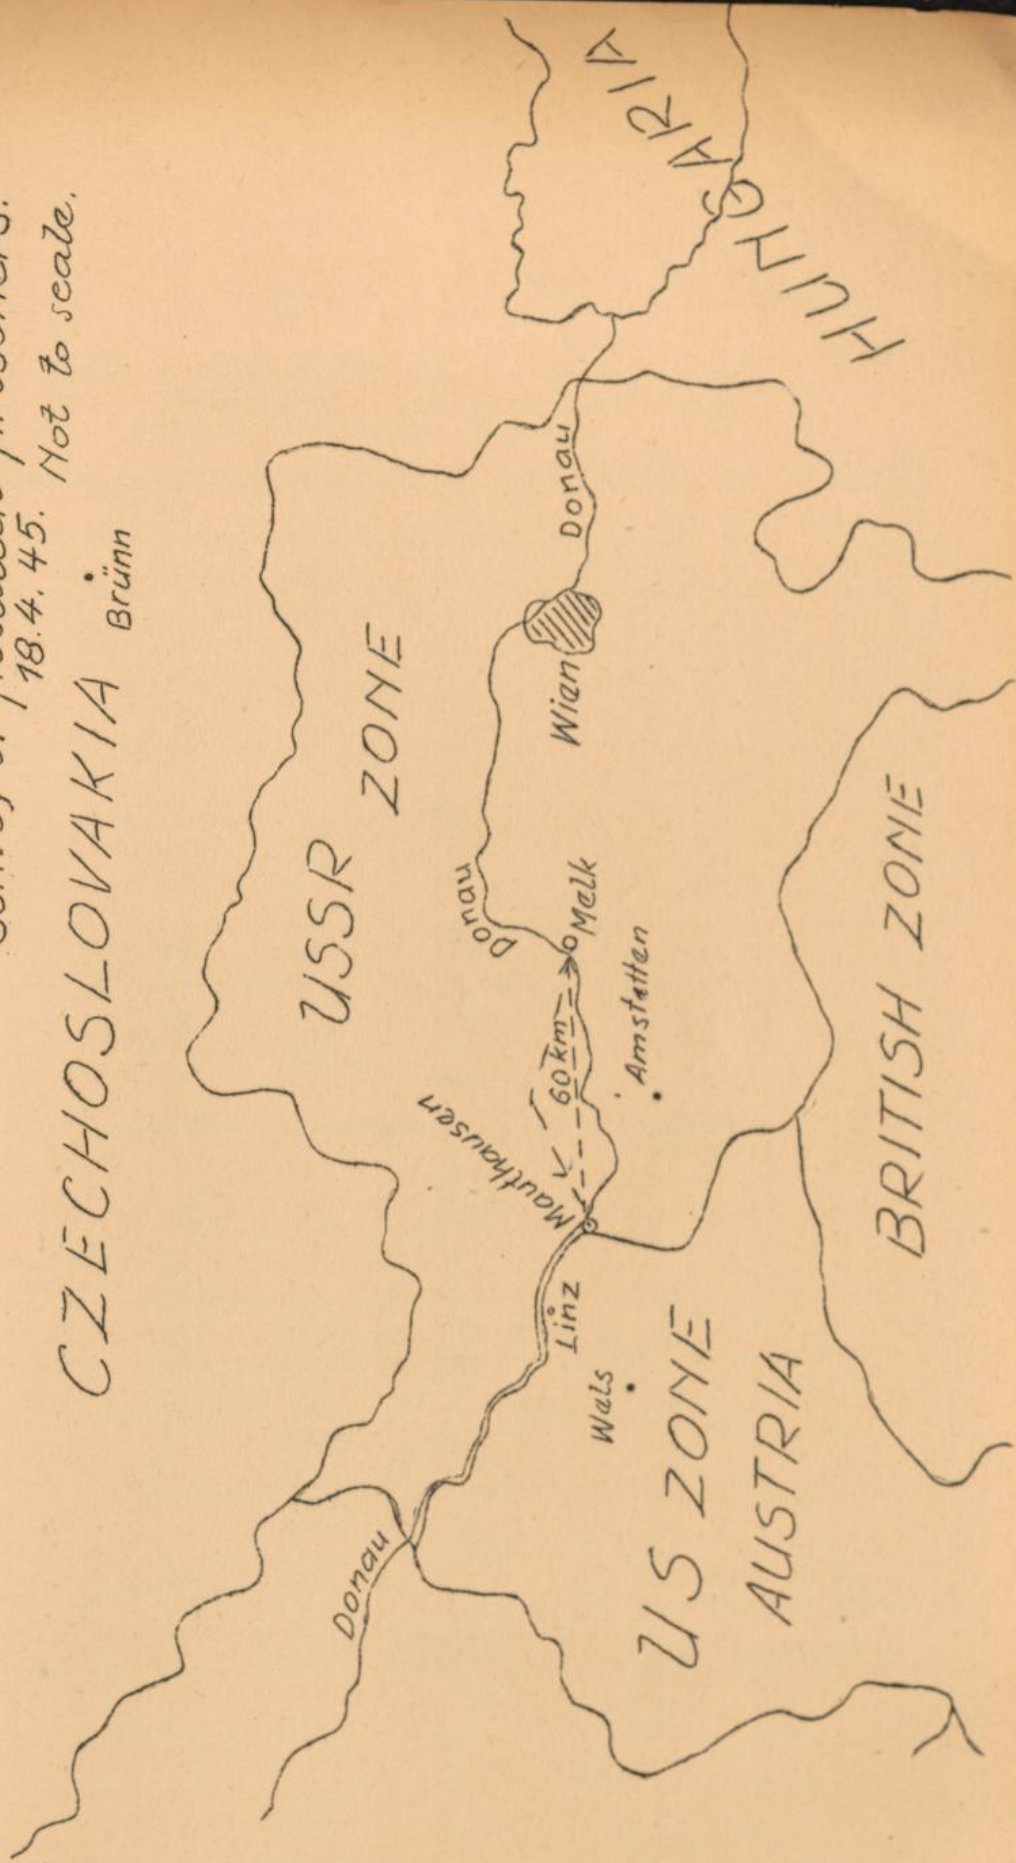

MELK - MAUTHAUSEN / MAUTHAUSEN - MELK

Convoy of political prisoners.
18.4.45. Not to scale.

CZECHOSLOVAKIA

• Brünn