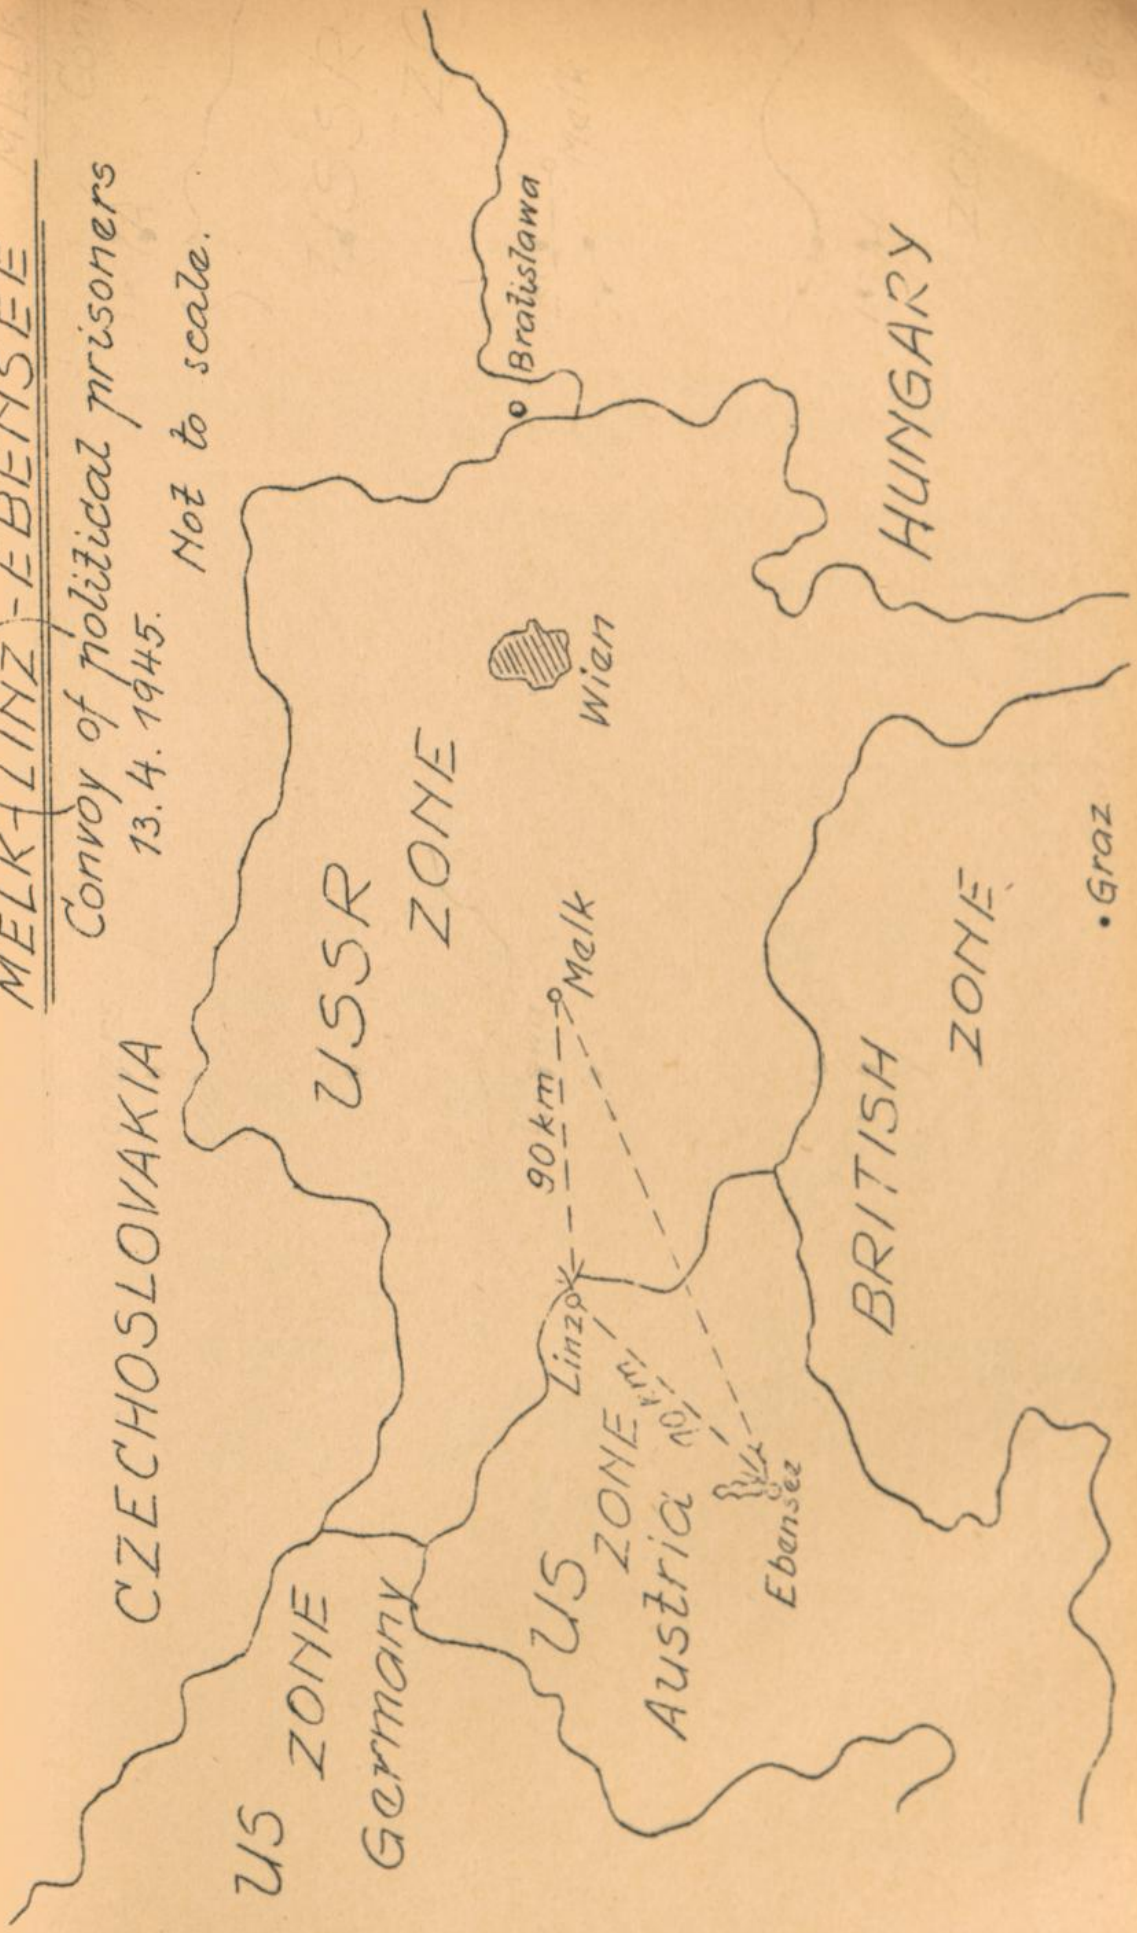

MELK - EBENSEE

160 km.

Convoy of political prisoners, who were moved from Melk to Ebensee in April 1945. Date of arrival and means of transportation unknown.

Place.	Map.Ref.	Zone.	Km.	Date.	Remarks.
MELK	O 49/W 68	USSR Austria	90	3.4.45.	1500 p.p.left
LINZ	N 49/V 88	US,Austria	70		
EBENSEE	N 48/V 53	US "			Liberated by the Americans on 5.5.45.

160 km.

Place.	Map.Ref.	Zone.	Km.	Date.	Remarks.
MELK	O 49/W 68	USSR Austria	130		
EBENSEE	N 48/V 53	US,Austria			Liberated by the Americans on 5.5.45.

130 km.

Place.	Map.Ref.	Zone.	Km.	Date.	Remarks.
MELK	O 49/W 68	USSR Austria	90	13.4.45.	1800 p.p.left. By boat to Linz
LINZ	N 49/V 88	US,Austria	70		On foot
EBENSEE	N 48/V 53	US "			Liberated by the Americans on 5.5.45.

160 km.

MELK-LINZ-EBENSEE

Convoy of political prisoners
13.4.1945.

Not to scale.

AMOS & SOVIET
 AMOS & SOVIET
 AMOS & SOVIET

AMOS & SOVIET